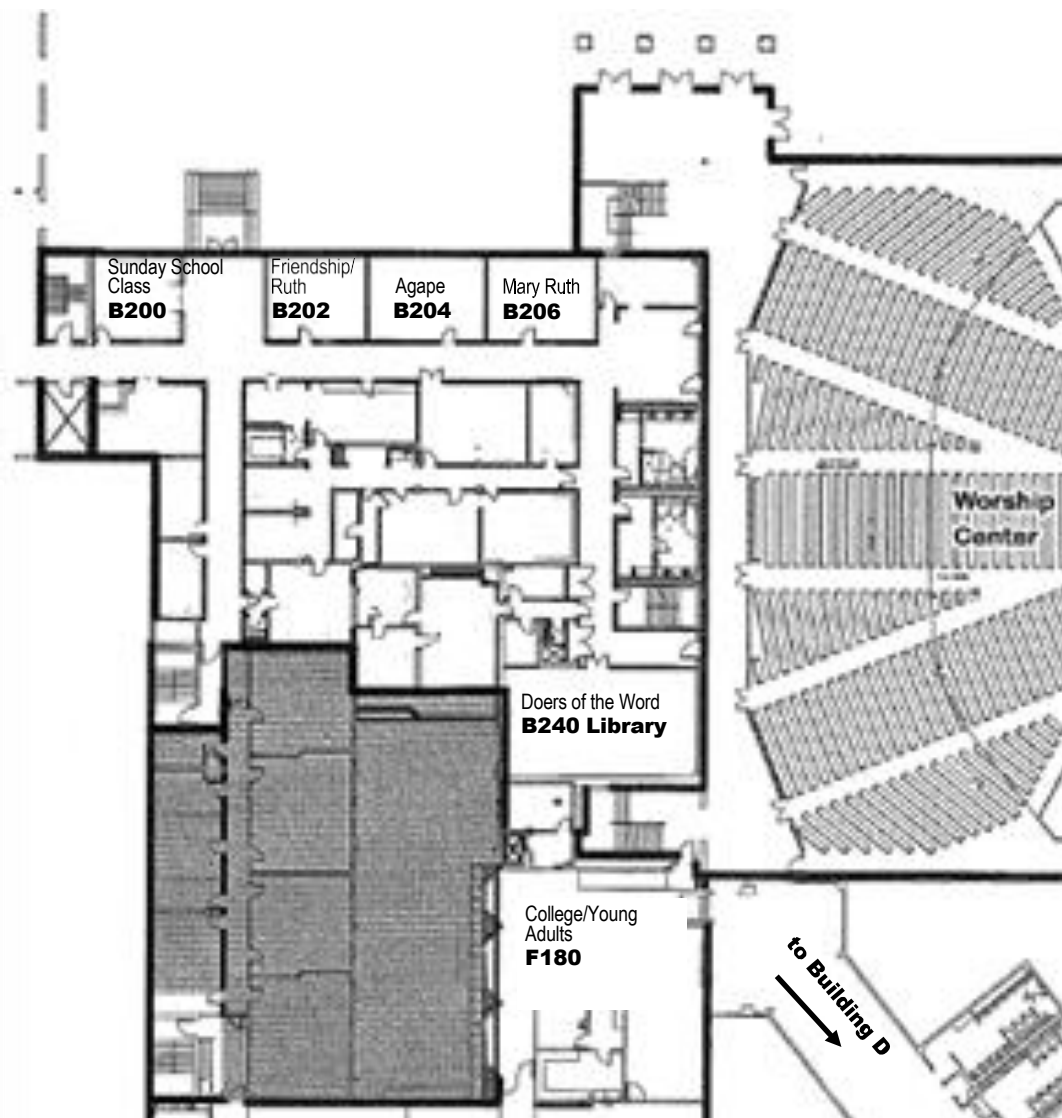

LIFE GROUP CLASSROOMS AS OF JUNE 20, 2021

Building B and Building F | 2nd Floor

Class Name/Teacher	Room #
Agape	B204
College	F180
Doers of the Word	B24/Library
Friendship/Ruth	B202
Mary Ruth	B206
Sunday School Class	B200/Office

Building D - Fellowship Center | 2nd Floor

Class Name/Teacher	Room #
Boomer 2/Borden/Tinsley	D226
Boomer 3/Martin	D224
Esther/Bultman	D202
Faithful Followers/Stevens/Essaff	D201
Great Gen Men/Holcombe	D204
Joyful Christians/Christian/Davis	D214
Kingdom Seekers/Patti	D220
Marriage Beginnings/Redicks	D Stage
Singles 2/Davis	D205
Young at Heart/Watson/Strickland/Bartlett	D208

Building B and Building C | 1st Floor

Class Name/Teacher	Room #
Boomer 1	C154
Ezra	C156
GenX1	B136
GenX3	B131
International	ILC office
Life Builders	B132
Misfits	B137
Singles 1	B130
Young Marrieds	Gathering Place

LIFE GROUP CLASSROOMS AS OF JUNE 20, 2021

Class Name/Teacher	Room #
Agape/Camp/Fincher/Chafin	B204
Boomer 1/Sap/McMasters	C154
Boomer 2/Borden/Tinsley	D226
Boomer 3/Martin	D224
College/Ward	F180
Doers of the Word/Rose	B24/Library
Esther/Bultman	D202
Ezra/Sweeney	C156
Faithful Followers/Stevens/Essaff	D201
Friendship/Ruth/Beeler/Rose	B202
GenX1/Lumpkin	B136
GenX3/Stewart	B131
Great Gen Men/Holcombe	D204
International/Jackson/Lampert	ILC office
Joyful Christians/Christian/Davis	D214
Kingdom Seekers/Patti	D220
Life Builders/Paschal	B132
Marriage Beginnings/Redicks	D Stage
Mary Ruth/Cleveland	B206
Misfits/Masters	B137
Singles 1/Pierce/Crawley	B130
Singles 2/Davis	D205
Sunday School Class/Bishop	B200/Office
Young at Heart/Watson/Strickland/Bartlett	D208
Young Marrieds	Gathering Place