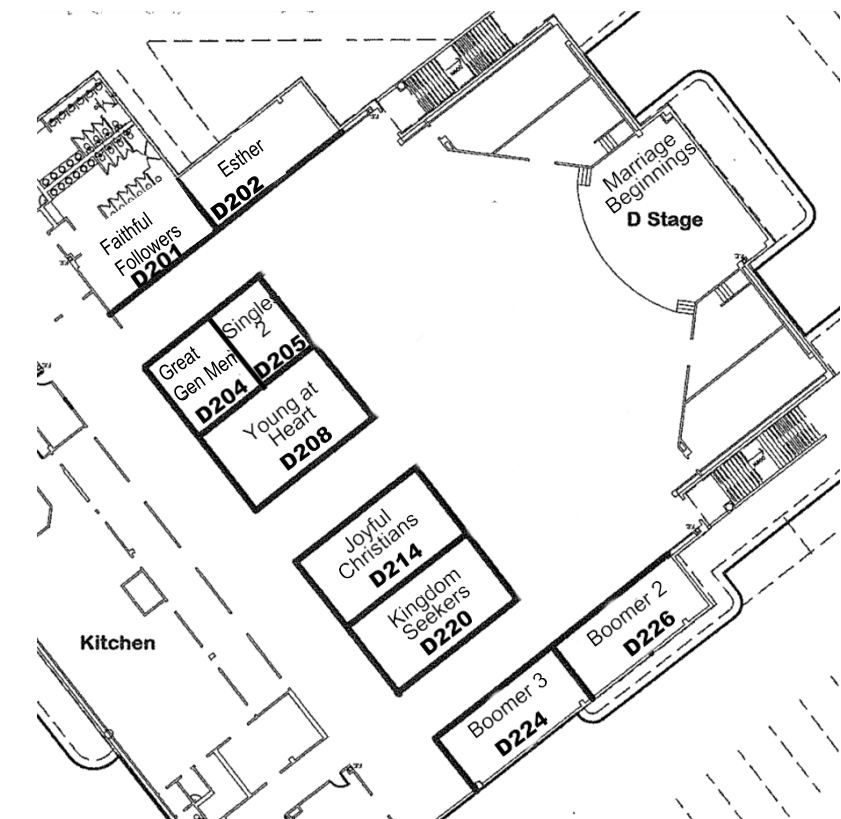

LIFE GROUP CLASSROOMS AS OF JUNE 20, 2021

Building B and Building F | 2nd Floor

Class Name/Teacher	Room #
Agape	B204
College	F180
Doers of the Word	B24/Library
Friendship/Ruth	B202
Mary Ruth	B206
Sunday School Class	B200/Office

Building D - Fellowship Center | 2nd Floor

Class Name/Teacher	Room #
Boomer 2/Borden/Tinsley	D226
Boomer 3/Martin	D224
Esther/Bultman	D202
Faithful Followers/Stevens/Essaff	D201
Great Gen Men/Holcombe	D204
Joyful Christians/Christian/Davis	D214
Kingdom Seekers/Patti	D220
Marriage Beginnings/Redicks	D Stage
Singles 2/Davis	D205
Young at Heart/Watson/Strickland/Bartlett	D208

Building B and Building C | 1st Floor

Class Name/Teacher	Room #
Boomer 1	C154
Ezra	C156
GenX1	B136
GenX3	B131
International	ILC office
Life Builders	B132
Misfits	B137
Singles 1	B130
Young Marrieds	Gathering Place