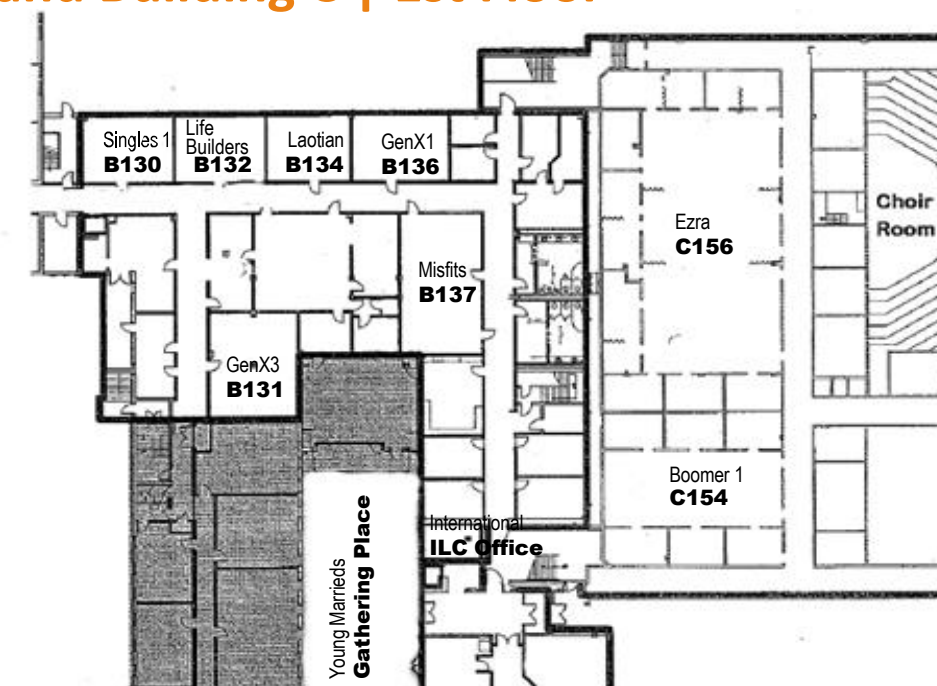

Building B and Building C | 1st Floor

Class Name/Teacher	Room #
Boomer 1	C154
Ezra	C156
GenX1	B136
GenX3	B131
International	ILC office
Life Builders	B132
Misfits	B137
Singles 1	B130
Young Marrieds	Gathering Place